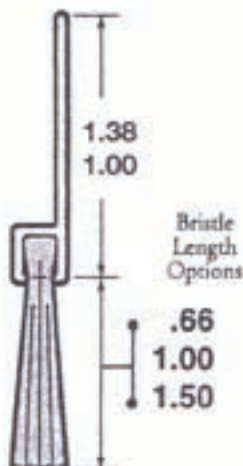

ALMOST AIRTIGHT

COMMERCIAL & RESIDENTIAL WEATHERSTRIPPING SPECIALISTS

Straight Mounting - Brush Strip Assemblies Cross-section Weatherstrip Brush Guide

A00

B00

C00

G00L

5.50

D00

F00

G00

Bristle Length Options

1.75
 2.50
 3.50
 4.00
 5.50
 7.00