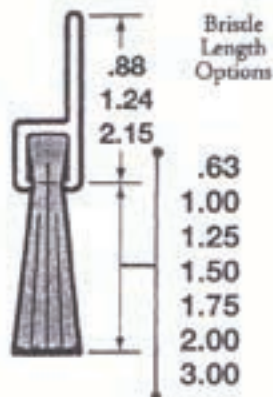

ALMOST AIRTIGHT

COMMERCIAL & RESIDENTIAL WEATHERSTRIPPING SPECIALISTS

Straight Mounting - Brush Strip Assemblies Cross-section Weatherstrip Brush Guide

A00

B00

C00

G00L

5.50

D00

F00

G00

Bristle Length Options

1.75
 2.50
 3.50
 4.00
 5.50
 7.00