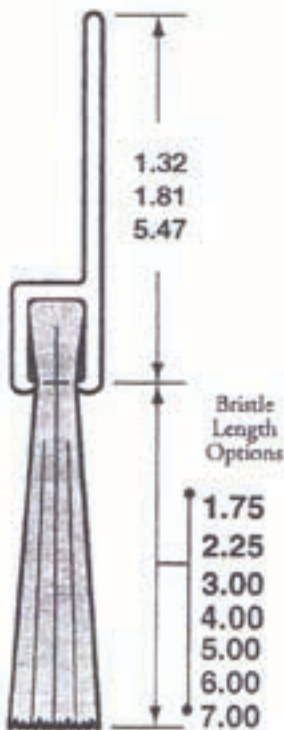

ALMOST AIRTIGHT

COMMERCIAL & RESIDENTIAL WEATHERSTRIPPING SPECIALISTS

Straight Mounting - Brush Strip Assemblies Cross-section Weatherstrip Brush Guide

A00

B00

C00

G00L

5.50

D00

F00

G00

Bristle Length Options

1.75
 2.50
 3.50
 4.00
 5.50
 7.00