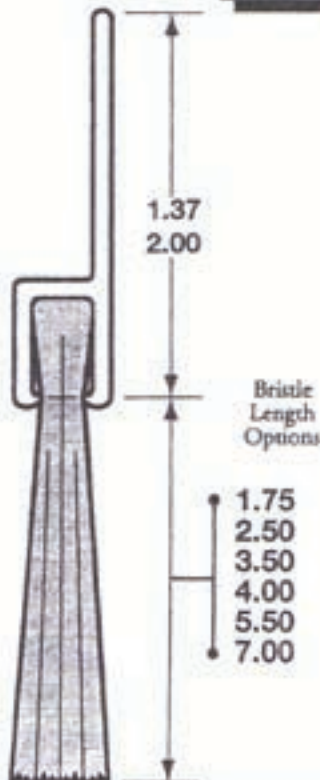

ALMOST AIRTIGHT

COMMERCIAL & RESIDENTIAL WEATHERSTRIPPING SPECIALISTS

Straight Mounting - Brush Strip Assemblies Cross-section Weatherstrip Brush Guide

A00

B00

C00

G00L

5.50

D00

F00

G00

Bristle Length Options

1.75
 2.50
 3.50
 4.00
 5.50
 7.00