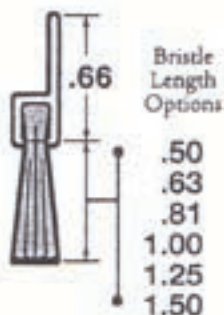

ALMOST AIRTIGHT

COMMERCIAL & RESIDENTIAL WEATHERSTRIPPING SPECIALISTS

Straight Mounting - Brush Strip Assemblies Cross-section Weatherstrip Brush Guide

A00

B00

C00

G00L

5.50

D00

F00

G00

Bristle Length Options

1.75
 2.50
 3.50
 4.00
 5.50
 7.00