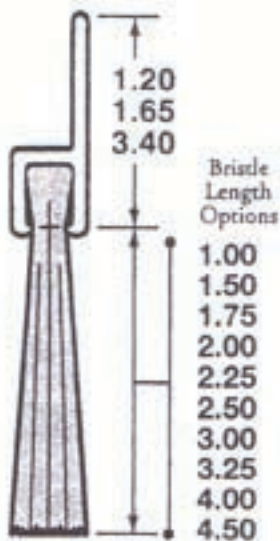

ALMOST AIRTIGHT

COMMERCIAL & RESIDENTIAL WEATHERSTRIPPING SPECIALISTS

Straight Mounting - Brush Strip Assemblies Cross-section Weatherstrip Brush Guide

A00

B00

C00

G00L

5.50

D00

F00

G00

Bristle Length Options

1.75
 2.50
 3.50
 4.00
 5.50
 7.00