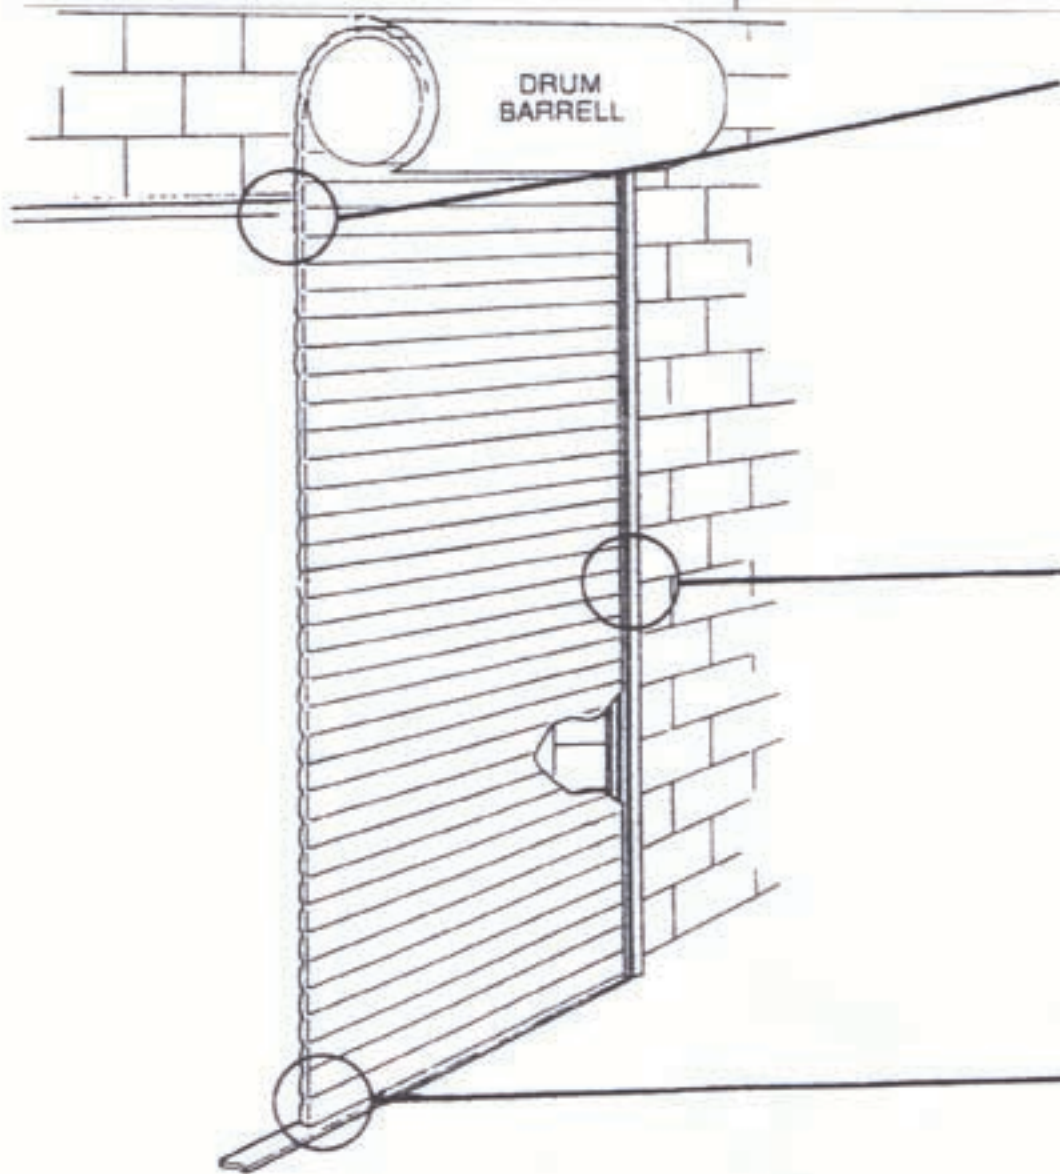

ALMOST AIRTIGHT

COMMERCIAL & RESIDENTIAL
WEATHERSTRIPPING SPECIALISTS

Rolling Steel Door Seals

Brush Seal Installation Information

Top of
Rolling Steel Doors

Sides of
Rolling Steel Doors

Bottom of
Rolling Steel Doors

OUTSIDE VIEW

Reverse Angle Mount . . . Used on the sides and bottom of steel curtain overhead doors.

Straight Mount. Used as the tops of rolling steel doors.