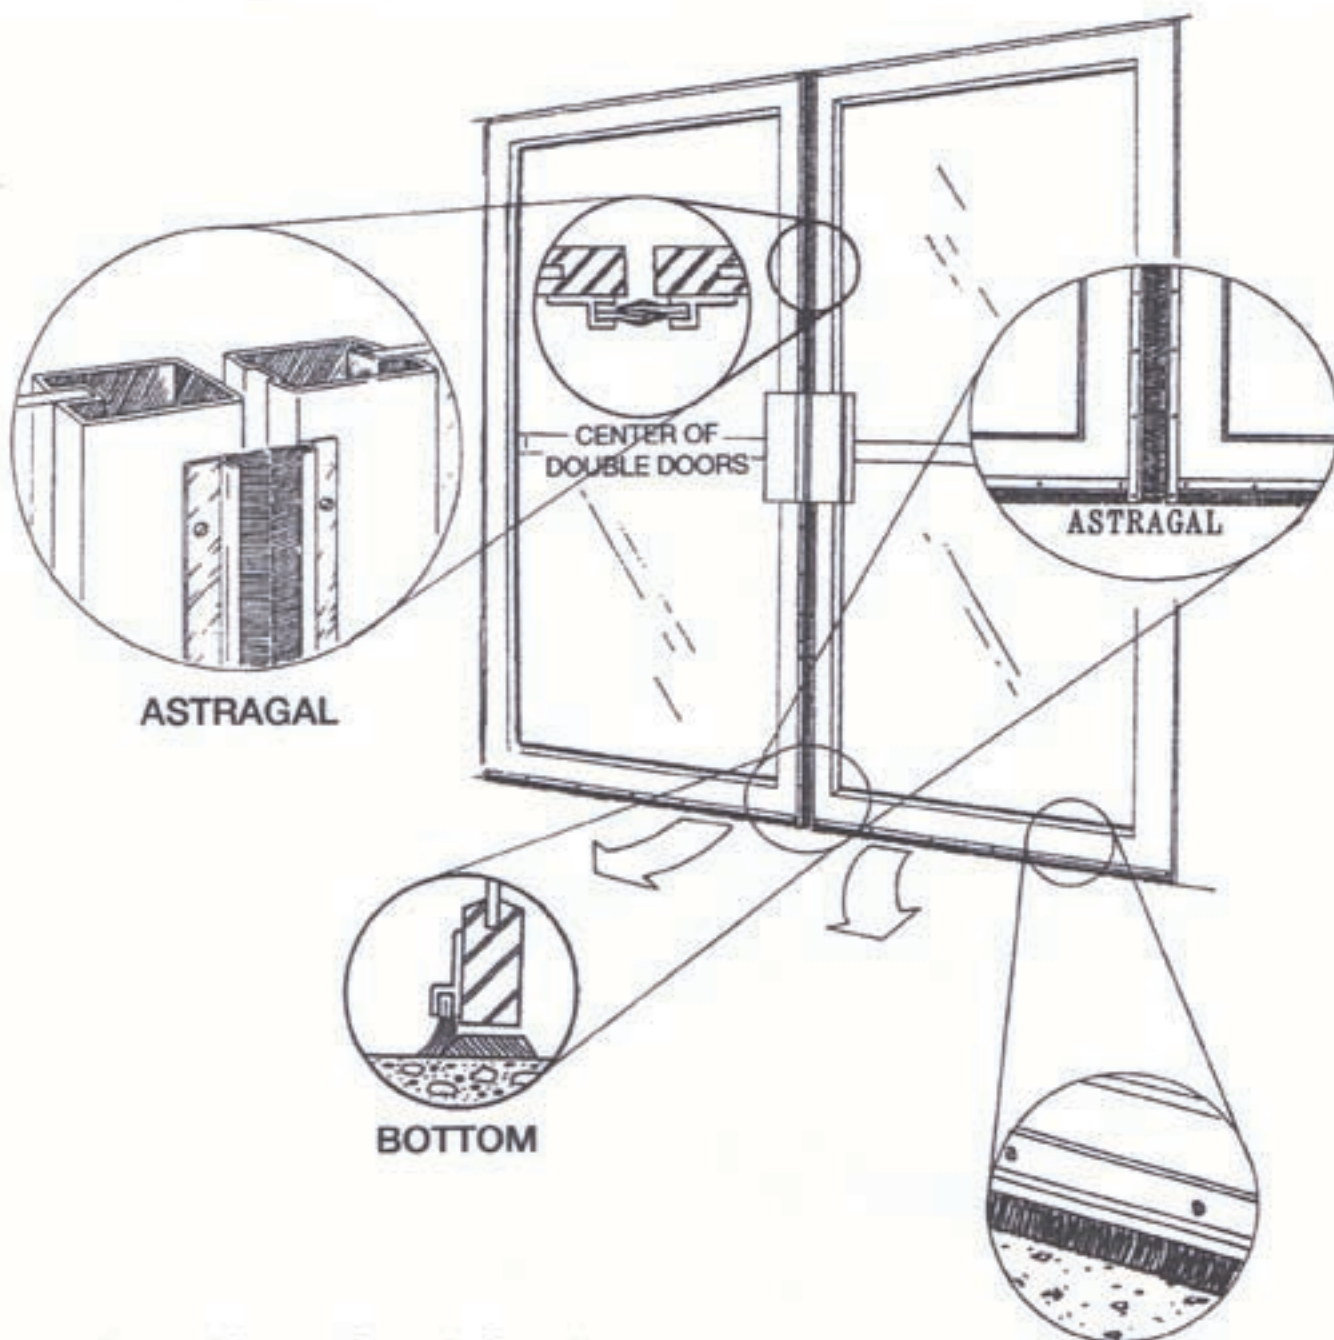

ALMOST AIRTIGHT

COMMERCIAL & RESIDENTIAL
WEATHERSTRIPPING SPECIALISTS

Double Door Seals Center and Bottom

Brush Seal
Installation
Information

Astragal/Sweep Seal Kit Contains:
2- 7ft sections of straight mount for center
2- 3ft sections of straight mount for bottom

**OUTSIDE SWEEP
STRAIGHT MOUNT**