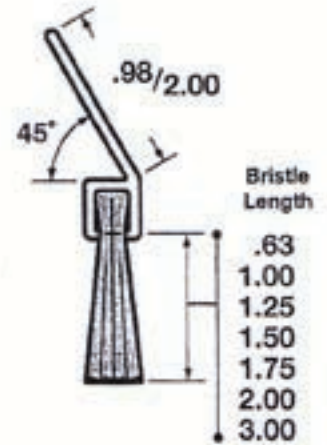

ALMOST AIRTIGHT

COMMERCIAL & RESIDENTIAL
WEATHERSTRIPPING SPECIALISTS

Angled Mounting - Weatherstrip Brush Guide

Brush Strip Assemblies Cross-section

A40

A35

B40

C45

G45

F45

D45