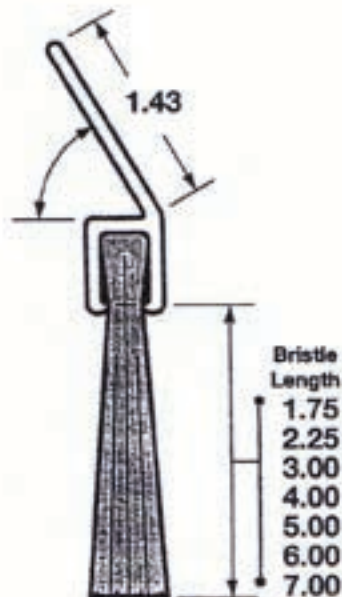

ALMOST AIRTIGHT

COMMERCIAL & RESIDENTIAL
WEATHERSTRIPPING SPECIALISTS

Angled Mounting - Weatherstrip Brush Guide

Brush Strip Assemblies Cross-section

A40

A35

B40

C45

G45

F45

D45