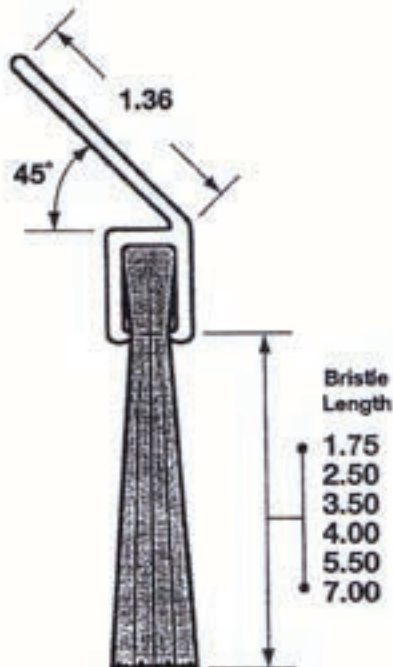

ALMOST AIRTIGHT

COMMERCIAL & RESIDENTIAL
WEATHERSTRIPPING SPECIALISTS

Angled Mounting - Weatherstrip Brush Guide

Brush Strip Assemblies Cross-section

A40

A35

B40

C45

G45

F45

D45