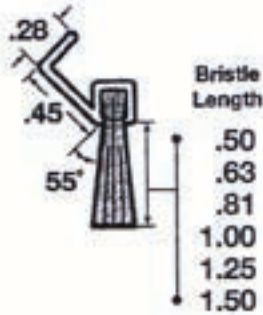

ALMOST AIRTIGHT

COMMERCIAL & RESIDENTIAL
WEATHERSTRIPPING SPECIALISTS

Angled Mounting - Weatherstrip Brush Guide

Brush Strip Assemblies Cross-section

A40

A35

B40

C45