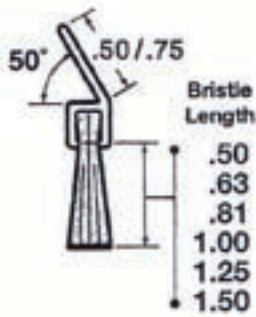

ALMOST AIRTIGHT

COMMERCIAL & RESIDENTIAL
WEATHERSTRIPPING SPECIALISTS

Angled Mounting - Weatherstrip Brush Guide

Brush Strip Assemblies Cross-section

A40

A35

B40

C45